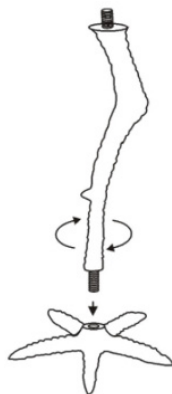

BOLD
monkey

ASSEMBLY INSTRUCTIONS

BM23022 BEAUTY AND THE BIRD SIDE TABLE

Thank you for your purchase!

PARTS CHECKLIST:

CODE:	COMPONENTS:	QTY:
A	Agate Top	x 01
B	Stem	x 01
C	Base	x 01

Agate Top x01

Base x01

Stem x01

1

2

3

MAINTENANCE ADVICE

PLEASE DO NOT DISCARD ANY OF THE PACKAGING UNTIL YOU HAVE CHECKED ALL THE PARTS AND THE PACKS OF HARDWARE.

BEFORE YOU BEGIN TO ASSEMBLE YOUR NEW PIECE OF FURNITURE, PLEASE CHECK TO ENSURE THAT ALL PARTS HAVE BEEN SUPPLIED.