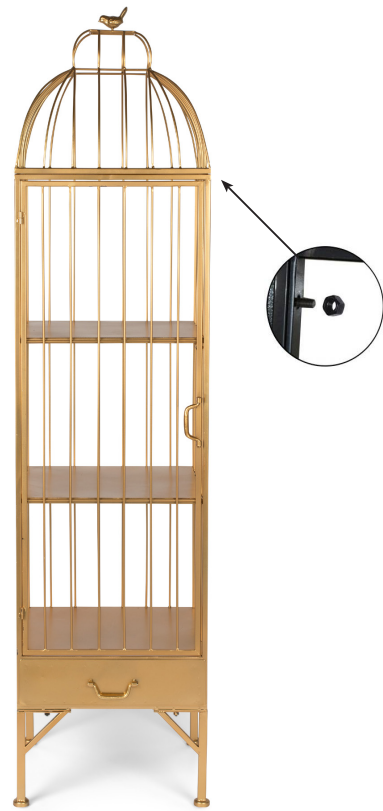

BOLD
monkey

**Two left hands?
Don't sweat it - that's what the manual is for**

No one is you and that is your power.

We are the new generation.

Blending boldness and brightness.

Everything and everything is our design playground.

Our drive is to challenge the boundaries of taste.

Bold Monkey presents a divine family of abundant interior styles.

You hate it or you love it.

Follow us & share your statement piece with us

@boldmonkey_

#boldmonkey #stayboldnotbeige #notimefordullness

ASSEMBLY INSTRUCTIONS

BM41003 UNLOCK ME CABINET

Thank you for your purchase!

PRODUCT COMPONENTS:

1		X 01	3		X 04
2		X 01	4		X 08
			5		X 04

1

2